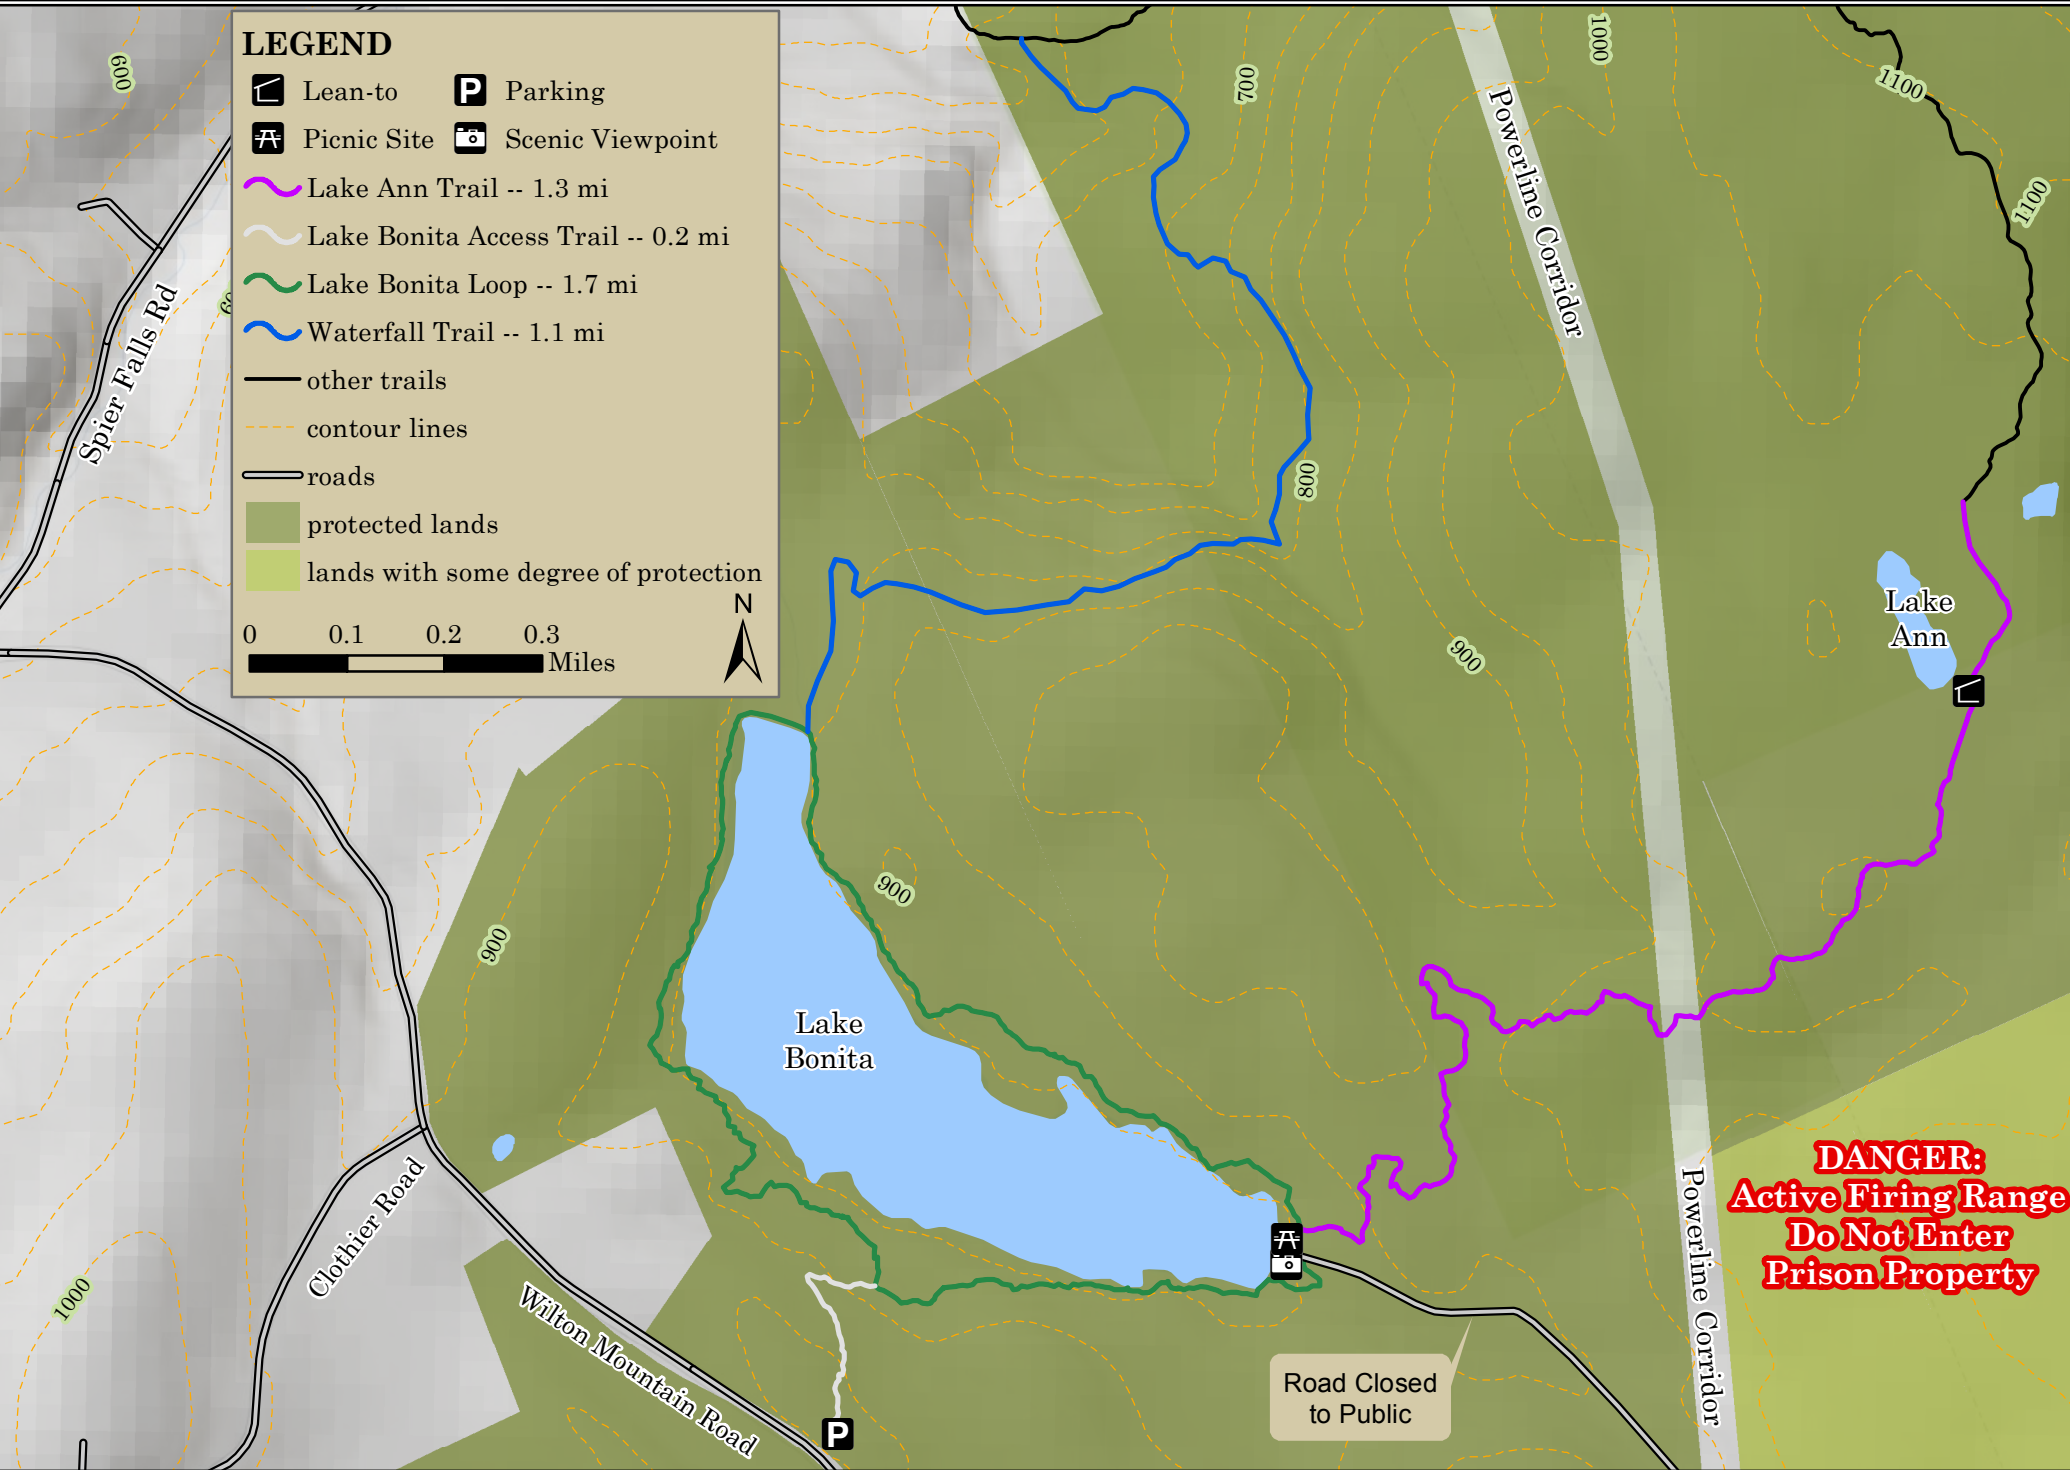

Moreau Lake State Park: New Public Trails

This map was prepared for
Moreau Lake State Park
by Saratoga PLAN

LEGEND

	Lean-to		Parking
	Picnic Site		Scenic Viewpoint
	Lake Ann Trail -- 1.3 mi		
	Lake Bonita Access Trail -- 0.2 mi		
	Lake Bonita Loop -- 1.7 mi		
	Waterfall Trail -- 1.1 mi		
	other trails		
	contour lines		
	roads		
	protected lands		
	lands with some degree of protection		

0 0.1 0.2 0.3 Miles

N

DANGER:
Active Firing Range
Do Not Enter
Prison Property

Road Closed
to Public